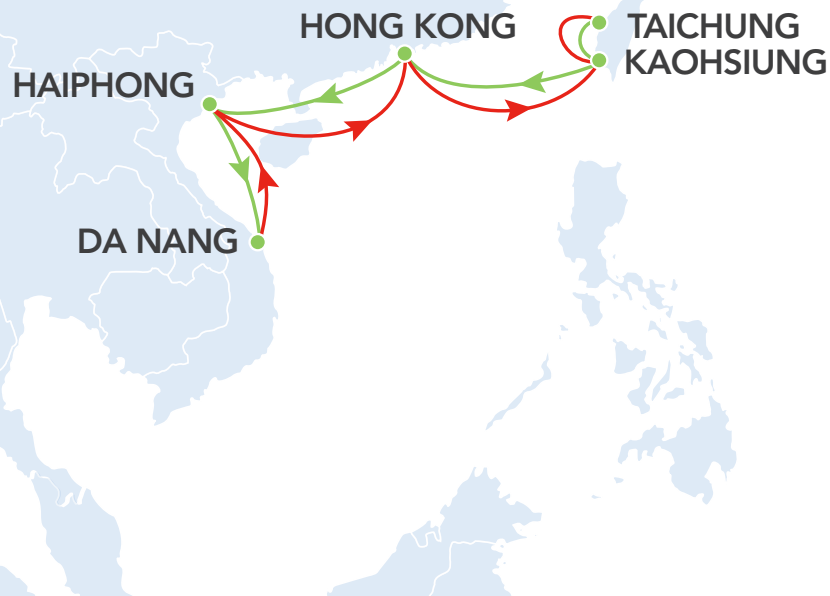

TVS ◀ Vietnam Services

PORT	DAYS	BERTH ARRIVAL		BERTH DEPARTURE		TERMINAL
TAICHUNG	0	FRI	15:00	SAT	03:00	CCTC
KAOHSIUNG	1	SAT	15:00	SUN	01:00	KMCT #108
KAOHSIUNG	2	SUN	03:00	SUN	13:00	YMK #70
HONG KONG	3	MON	15:00	TUE	02:00	HIT
HAIPHONG	5	WED	14:00	THU	12:00	JSC
DA NANG	7	FRI	15:00	SAT	07:00	TIENSA

DA NANG	0	THU	11:00	FRI	01:00	TIENSA
HAIPHONG	1	SAT	08:00	SUN	06:00	JSC
HONG KONG	4	TUE	02:00	TUE	13:00	HIT
KAOHSIUNG	5	WED	20:00	THU	06:00	KMCT #108
KAOHSIUNG	6	THU	08:00	THU	17:00	YMK #70
TAICHUNG	7	FRI	15:00	SAT	03:00	CCTC

Southbound Connections

- ▼ Pearl River Delta
- ▼ Japan/Korea
- ▼ Thailand/Indonesia/Philippines via Da Nang

Northbound Connections

- ▲ Japan main ports via Kaohsiung
- ▲ ITX ports via Kaohsiung
- ▲ Manila/Cebu/Davao/Cagayan de Oro/Subic Bay/Batangas

COMPETITIVE ADVANTAGES

1. First direct connection between Taiwan and Haiphong
2. First direct connection for Da Nang via Taiwan/Hong Kong
3. Additional frequency between Taiwan and Hong Kong