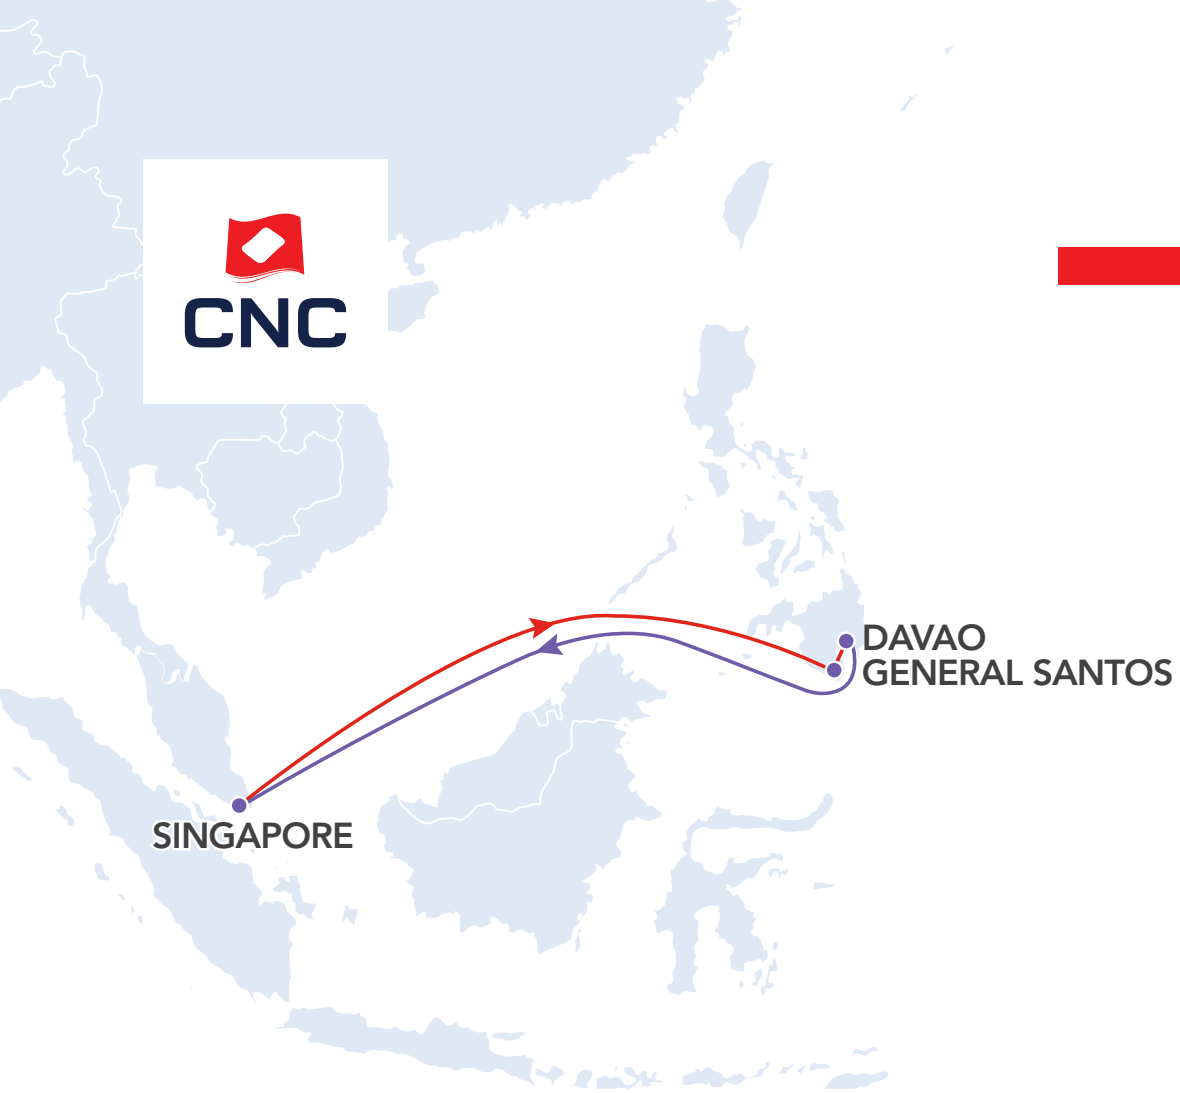

SPX ◀ Philippines Services

PORT	DAYS	BERTH ARRIVAL		BERTH DEPARTURE		TERMINAL
		DAY	TIME	DAY	TIME	
SINGAPORE	0	THU	17:00	FRI	15:00	CPLT
GENERAL SANTOS	6	WED	02:00	FRI	02:00	MAKAR WHARF
DAVAO	9	FRI	21:00	SAT	23:00	DICT
SINGAPORE	14	THU	17:00	FRI	15:00	CPLT