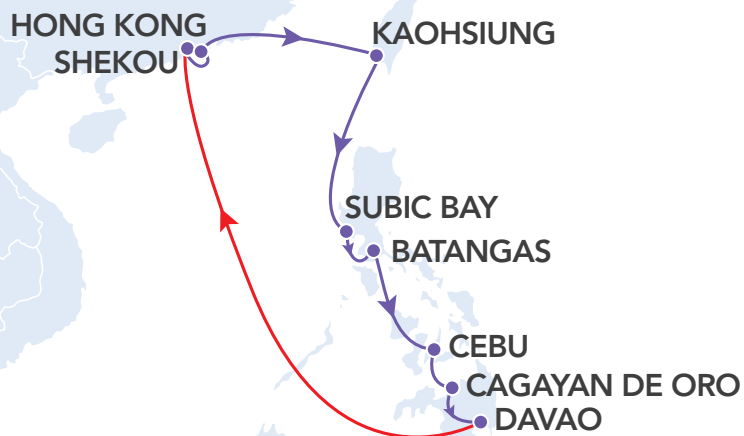

# CP2 ◀ Philippines Services

PORT	DAYS	BERTH ARRIVAL		BERTH DEPARTURE		TERMINAL
SHEKOU	0	THU	04:00	THU	11:00	CCT
HONG KONG	0	THU	16:00	THU	23:00	HIT
KAOHSIUNG	1	FRI	23:00	SAT	06:00	APL #69
SUBIC BAY	2	SUN	14:00	SUN	22:00	SBIT
BATANGAS	3	MON	05:00	MON	13:00	ATI
CEBU	4	TUE	01:00	TUE	11:00	CIT
CAGAYAN DE ORO	6	THU	07:00	FRI	04:00	MCT
DAVAO	8	SUN	10:00	SUN	17:00	DICT
SHEKOU	12	THU	04:00	THU	11:00	CCT

## Southbound Connections & Northbound Connections

- ▼ ▲ Thailand
- ▼ ▲ Vietnam
- ▼ ▲ Taiwan
- ▼ ▲ Japan
- ▼ ▲ Korea
- ▼ ▲ China

### COMPETITIVE ADVANTAGES

1. Direct service from South China and Kaohsiung to Philippines outports
2. Niche calls at Subic Bay, Batangas, Cebu and Cagayan de Oro
3. Express service from Davao to Hong Kong/Shekou
4. Group cargoes connectivity via Kaohsiung/Hong Kong and Shekou