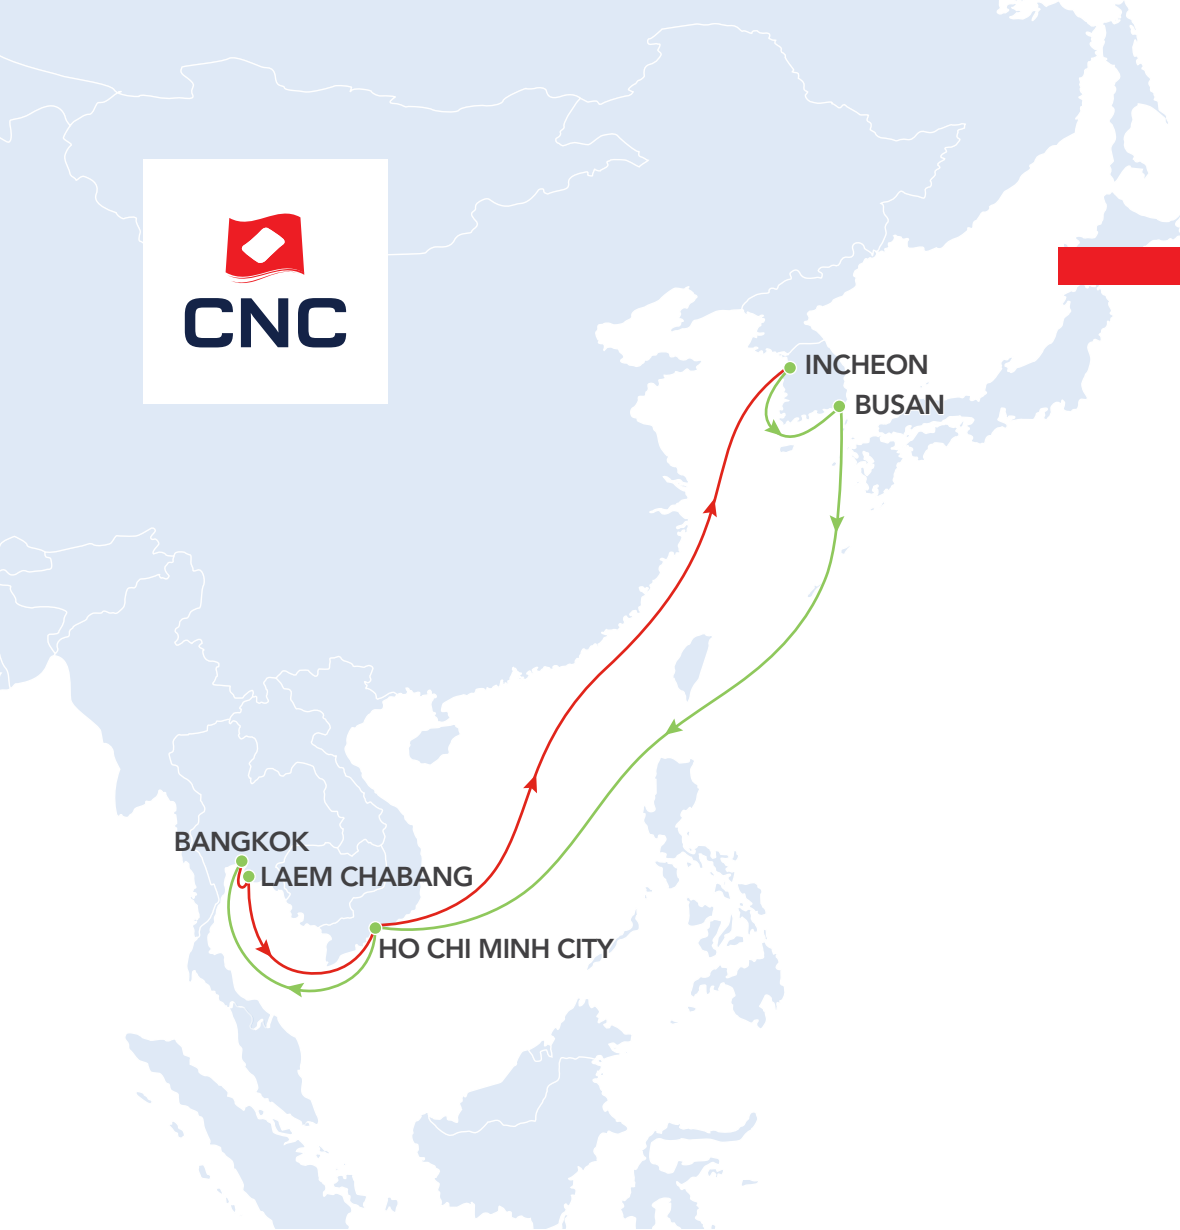

BTS ◀ Vietnam Services

PORT	DAYS	BERTH ARRIVAL		BERTH DEPARTURE		TERMINAL
		DAY	TIME	DAY	TIME	
INCHEON	0	TUE	10:00	TUE	18:00	HJIT
BUSAN	2	THU	13:00	FRI	04:00	KBCT
HO CHI MINH CITY	8	WED	23:00	THU	11:00	CAT LAI
BANGKOK	11	SAT	08:00	SUN	08:00	PAT
LAEM CHABANG	12	SUN	18:00	MON	06:00	ESCO B3
HO CHI MINH CITY	15	WED	12:00	THU	00:00	CAT LAI
INCHEON	21	TUE	10:00	-	-	HJIT

Southbound Connections

▼ Cambodia

Northbound Connections

▲ Japan connections via Japan/
Korea feeders

Weekly Service Details

Southbound

POL/POD	KRPUS	VNSGN	THBKK	THLCH
KRICH	2	8	11	12
KRPUS		5	8	9
VNSGN			2	3

Northbound

POL/POD	THLCH	VNSGN	KRICH	KRPUS
THBKK	0	3	9	11
THLCH		2	8	10
VNSGN			5	7

COMPETITIVE ADVANTAGES

1. Additional frequency between Korea, Thailand and Vietnam
2. Niche call at Bangkok