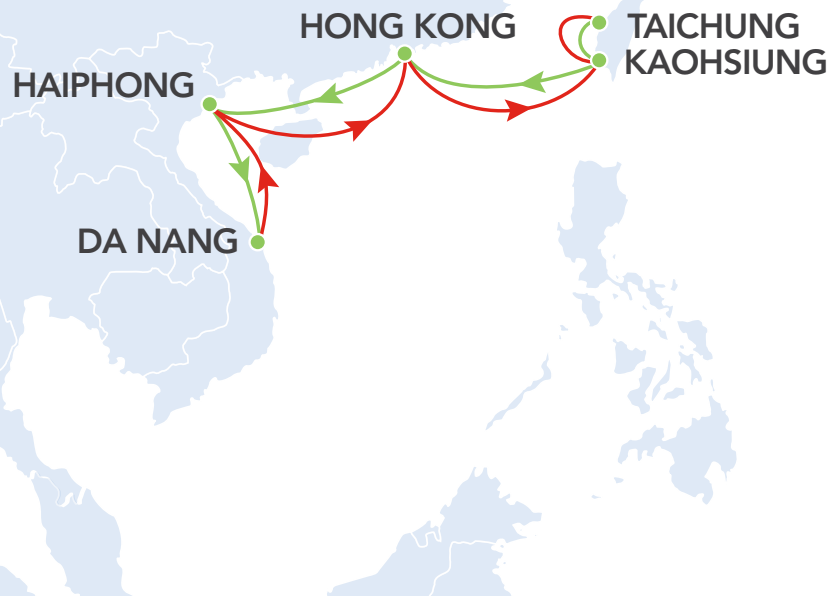

TVS ◀ Vietnam Services

PORT	DAYS	BERTH ARRIVAL		BERTH DEPARTURE		TERMINAL
TAICHUNG	0	FRI	15:00	SAT	03:00	CCTC
KAOHSIUNG	1	SAT	15:00	SUN	01:00	KMCT #108
KAOHSIUNG	2	SUN	03:00	SUN	13:00	YMK #70
HONG KONG	3	MON	15:00	TUE	02:00	HIT
HAIPHONG	5	WED	14:00	THU	12:00	JSC
DA NANG	7	FRI	15:00	SAT	07:00	TIENSA

Southbound Connections

- ▼ Pearl River Delta
- ▼ Japan/Korea
- ▼ Thailand/Indonesia/Philippines via Da Nang

Northbound Connections

- ▲ Japan main ports via Kaohsiung
- ▲ ITX ports via Kaohsiung
- ▲ Manila/Cebu/Davao/Cagayan De Oro/Subic Bay/Batangas/General Santos

COMPETITIVE ADVANTAGES

1. First direct connection between Taiwan and Haiphong
2. First direct connection for Da Nang via Taiwan/Hong Kong
3. Additional frequency between Taiwan and Hong Kong