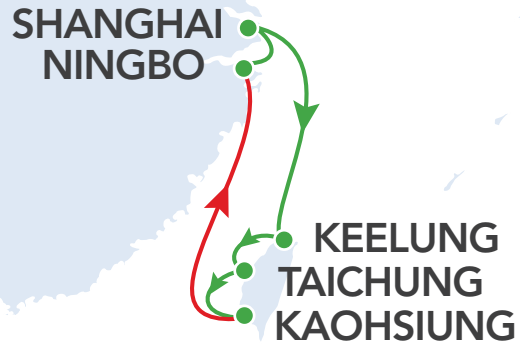

MCT ◀ Cross Straits Services

PORT	DAYS	BERTH ARRIVAL		BERTH DEPARTURE		TERMINAL
NINGBO	0	TUE	13:00	TUE	22:00	CMICT
SHANGHAI	1	WED	19:00	THU	05:00	WGQ IV
KEELUNG	3	SAT	01:00	SAT	09:00	CCTC
TAICHUNG	4	SAT	20:00	SUN	06:00	CCTC
KAOHSIUNG	4	SUN	15:00	MON	01:30	APL #69
NINGBO	7	TUE	13:00	TUE	22:00	CMICT

Southbound Connections & Northbound Connections

- ▼ ▲ Yangtze River Delta
- ▼ ▲ Cebu/Cagayan De Oro/Subic Bay/Batangas/General Santos via Kaohsiung
- ▼ ▲ ITX ports via Keelung

MCT ◀ Cross Straits Services

Weekly Service Details

Eastbound

POL/POD	TWKEL	TWTXG	TWKHH
CNNGB	3	4	4
CNSHA	2	2	3

Westbound

POL/POD	CNNGB	CNSHA
TWKEL	3	4
TWTXG	2	3
TWKHH	1	2

COMPETITIVE ADVANTAGES

1. Fast direct connection between Central China and Taiwan
2. 39 Reefer plugs available