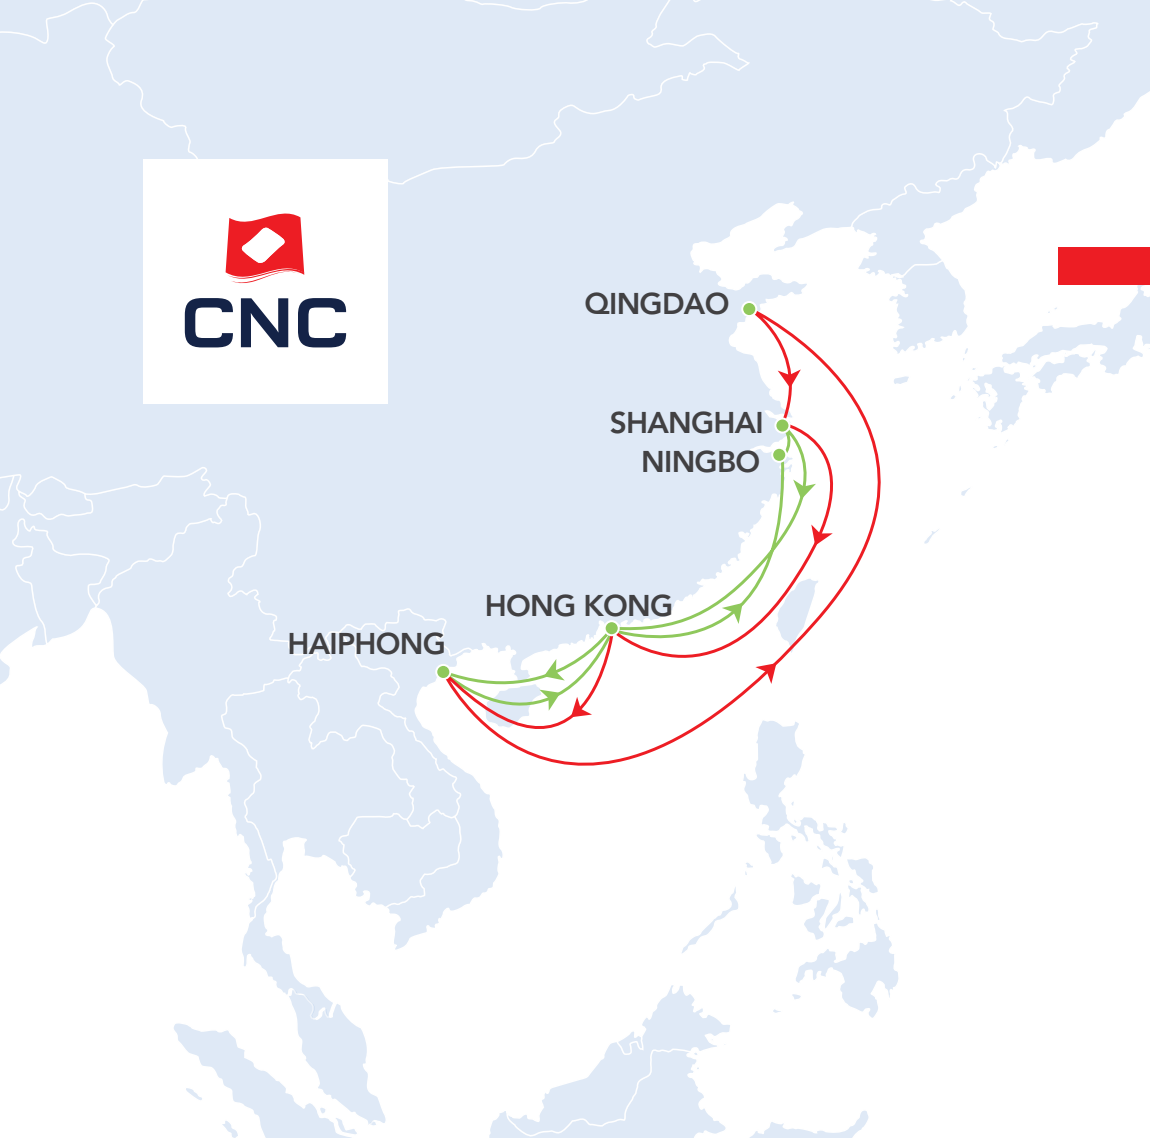

# HHX ◀ Vietnam Services

PORT	DAYS	BERTH ARRIVAL		BERTH DEPARTURE		TERMINAL
NINGBO	0	WED	21:00	THU	06:00	NBCT
SHANGHAI	1	THU	23:00	FRI	11:00	WGQ V
HONG KONG	5	MON	03:00	MON	19:00	CMCS
HAIPHONG	7	WED	23:00	THU	22:00	JSC
HONG KONG	10	SAT	14:00	SUN	06:00	CMCS
NINGBO	14	WED	21:00	THU	06:00	NBCT

## Southbound Connections & Northbound Connections

- ▼ ▲ Yangtze River Delta
- ▼ ▲ Manila/Cebu/Cagayan de Oro/Subic Bay/Batangas/General Santos
- ▼ ▲ Pearl River Delta