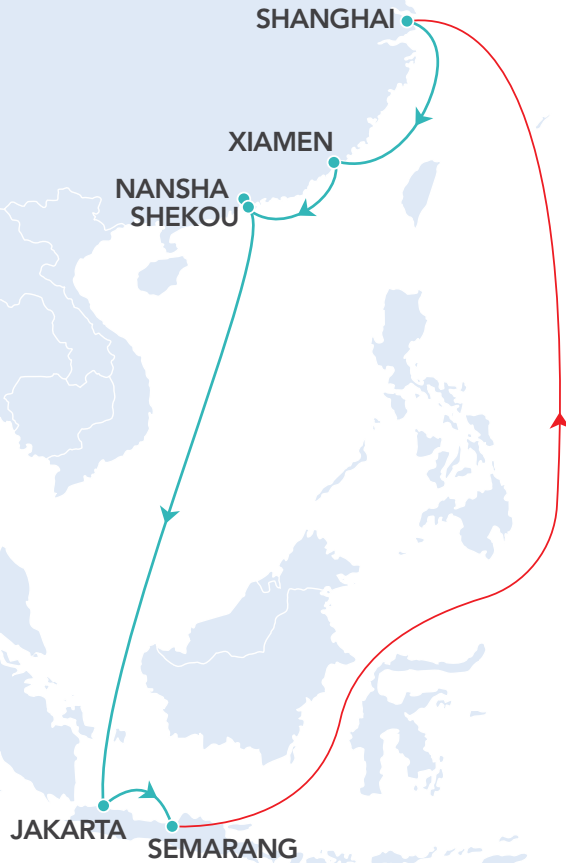

CVI ◀ Indonesia-Straits Services

PORT	DAYS	BERTH ARRIVAL		BERTH DEPARTURE		TERMINAL
		DAY	TIME	DAY	TIME	
SHANGHAI	0	WED	11:00	THU	05:00	WGQ IV
XIAMEN	2	FRI	23:00	SAT	11:00	XHCT
SHEKOU	4	SUN	13:00	MON	00:00	SCT
NANSHA	5	MON	10:00	MON	20:00	NICT
JAKARTA	13	TUE	19:00	WED	19:00	JICT
SEMARANG	16	THU	19:00	SAT	11:00	TPKS
SHANGHAI	28	WED	11:00	THU	05:00	WGQ IV

Southbound Connections

- ▼ Yangtze River Delta ports via Shanghai
- ▼ China main ports into Semarang via Shekou/Nansha
- ▼ Indonesia outports via Jakarta
- ▼ Japan to Semarang via Shekou/Nansha

Northbound Connections

- ▲ Taiwan, Yangtze River Delta ports via Shanghai
- ▲ Pearl River Delta ports via Shekou
- ▲ Malaysia, Singapore via Nansha

Weekly Service Details

Southbound

POL\POD	IDJKT	IDSRG
CNSHA	12	15
CNXMN	10	13
CNSHK	8	11
CNNSA	8	11

Northbound

POL\POD	CNSHA	CNXMN	CNSHK	CNNSA
IDJKT	14	16	18	19
IDSRG	11	13	15	16

COMPETITIVE ADVANTAGES

1. First direct service from Semarang to China
2. First direct service from China to Semarang
3. First direct service from Xiamen to Indonesia
4. Additional frequency from Central/South China to Jakarta
5. Fast and direct service from Nansha to Indonesia