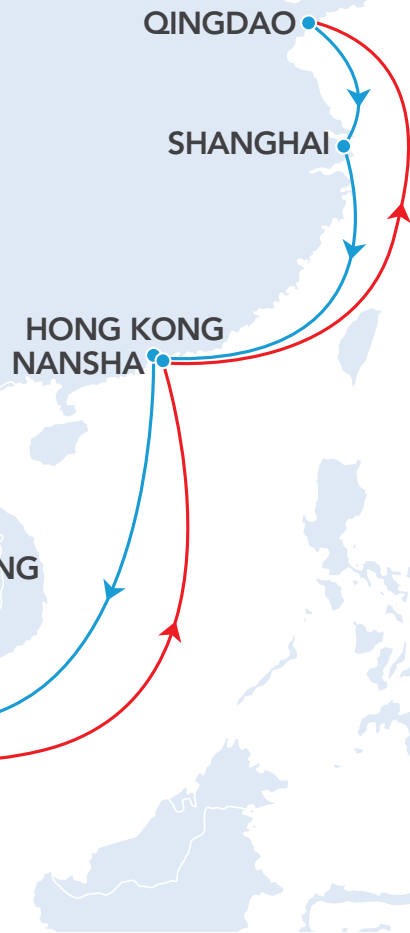

CT2 ◀ Thailand Services

PORT	DAYS	BERTH ARRIVAL		BERTH DEPARTURE		TERMINAL
		DAY	TIME	DAY	TIME	
QINGDAO	0	SAT	18:00	SUN	06:00	QQCTU
SHANGHAI	2	MON	13:30	TUE	13:30	WGQ V
NANSHA	7	SAT	01:00	SAT	13:00	GOCT
LAEM CHABANG	12	THU	19:30	FRI	18:30	LCIT C3
HONG KONG	17	TUE	22:15	WED	10:15	HIT
QINGDAO	21	SAT	18:00	SUN	06:00	QQCTU

Southbound Connections

- ▼ Yangtze River Delta

Northbound Connections

- ▲ Chiba/Moji/Hakata
- ▲ Manila/Cebu/Cagayan de Oro/Subic Bay/Batangas/ Davao/General Santos

CT2 ◀ Thailand Services

Weekly Service Details

Southbound

POL\POD	THLCH	HKHKG
CNTAO	12	17
CNSHA	10	15
CNNSA	5	10

Northbound

POL\POD	CNTAO	CNSHA	CNNSA
THLCH	9	11	16
HKHKG	4	6	11

COMPETITIVE ADVANTAGES

1. Higher frequency from China to Thailand
2. Direct service from Nansha to Thailand