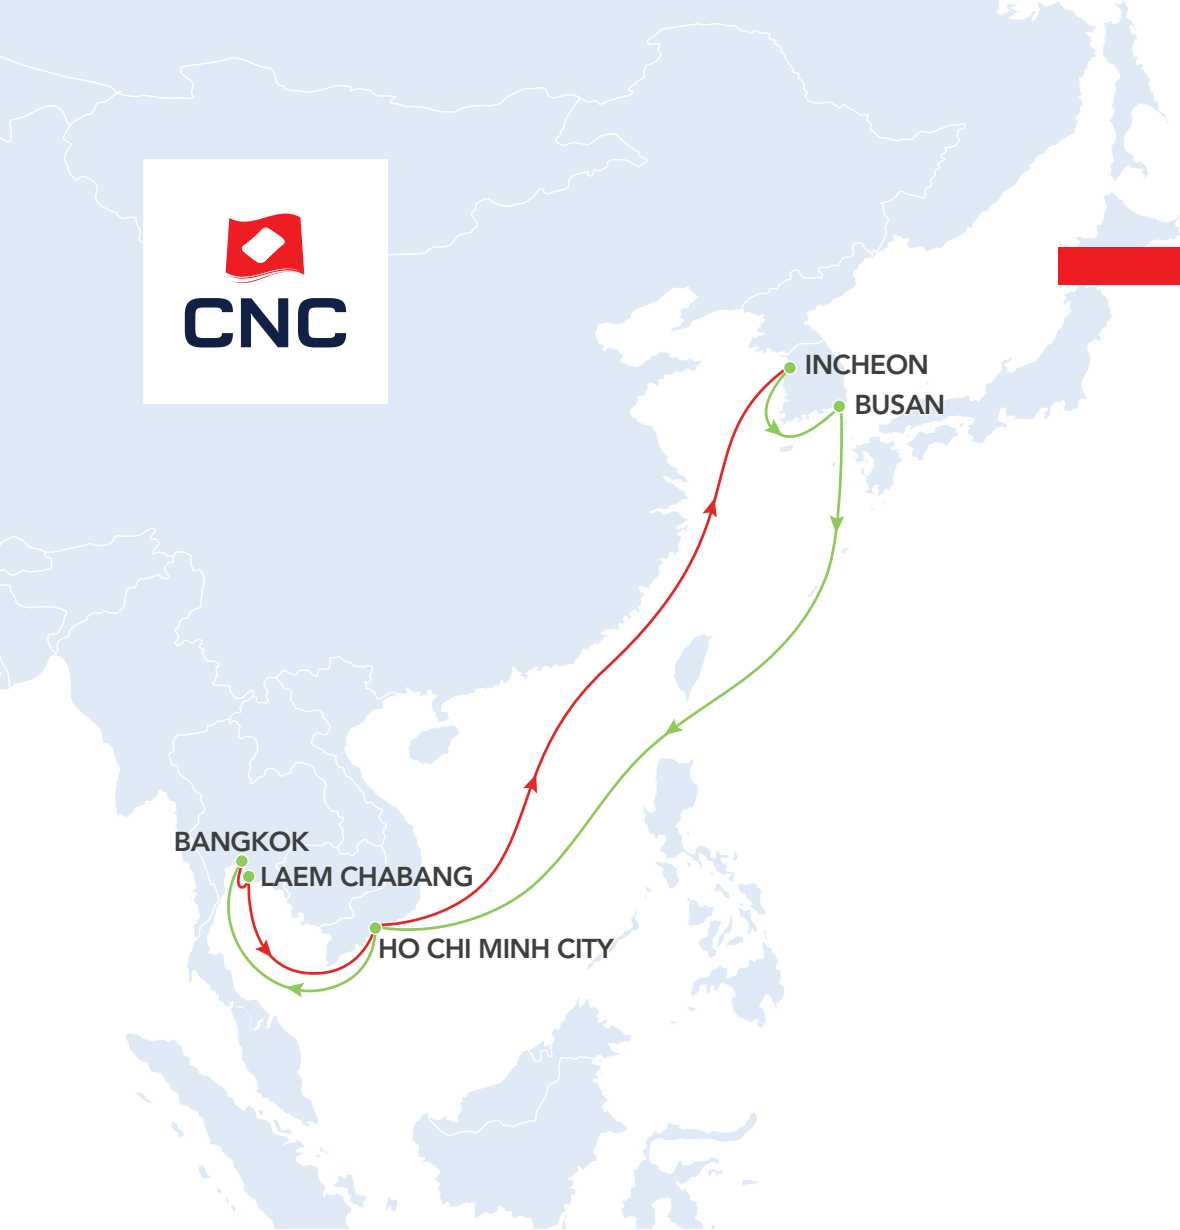

BTS ◀ Vietnam Services

PORT	DAYS	BERTH ARRIVAL		BERTH DEPARTURE		TERMINAL
		DAY	TIME	DAY	TIME	
INCHEON	0	TUE	10:00	TUE	18:00	HJIT
BUSAN	2	THU	13:00	FRI	04:00	KBCT
HO CHI MINH CITY	8	WED	23:00	THU	11:00	CAT LAI
BANGKOK	11	SAT	08:00	SUN	08:00	PAT
LAEM CHABANG	12	SUN	18:00	MON	06:00	ESCO B3
HO CHI MINH CITY	15	WED	12:00	THU	00:00	CAT LAI
INCHEON	21	TUE	10:00	-	-	HJIT

Southbound Connections

▼ Cambodia

Northbound Connections

▲ Japan connections via Japan/
Korea feeders

Weekly Service Details

Southbound

POL/POD	KRPUS	VNSGN	THBKK	THLCH
KRICH	2	8	11	12
KRPUS		5	8	9
VNSGN			2	3

Northbound

POL/POD	THLCH	VNSGN	KRICH	KRPUS
THBKK	0	3	9	11
THLCH		2	8	10
VNSGN			5	7

COMPETITIVE ADVANTAGES

1. Additional frequency between Korea, Thailand and Vietnam
2. Niche call at Bangkok