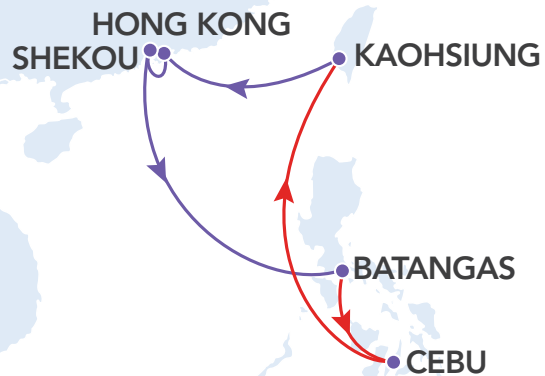

BCX ◀ Philippines Services

PORT	DAYS	BERTH ARRIVAL		BERTH DEPARTURE		TERMINAL
		DAY	TIME	DAY	TIME	
KAOHSIUNG	0	SUN	16:00	MON	06:00	WHL #63/64
HONG KONG	2	TUE	12:00	TUE	22:00	HIT
SHEKOU	3	WED	05:00	WED	17:00	SCT
BATANGAS	8	MON	19:00	TUE	04:00	BCT
CEBU	10	WED	03:00	WED	14:00	CIP
KAOHSIUNG	14	SUN	16:00			

Southbound Connections & Northbound Connections

- ▼▲ Japan
- ▼▲ Korea
- ▼▲ North/Central China
- ▼▲ Vietnam
- ▼▲ Thailand
- ▼▲ Singapore
- ▼▲ Malaysia
- ▼▲ Indonesia

BCX ◀ Philippines Services

Weekly Service Details

Southbound

POL\POD	HKHKG	CNSHK	PHBTG	PHCEB
TWKHH	1	2	7	9
HKHKG		1	6	8
CNSHK			5	7

Northbound

POL\POD	TWKHH	HKHKG	CNSHK
PHBTG	5	7	8
PHCEB	4	6	7

COMPETITIVE ADVANTAGES

1. Extensive connections to global network via Kaohsiung, Hong Kong and Shekou
2. Additional frequency between Hong Kong/Shekou and Batangas/Cebu